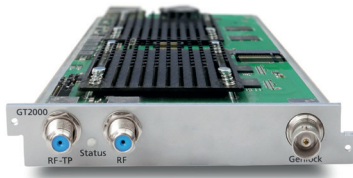

## Tangram Universal IP to Edge Module

### Description

The Tangram is a sophisticated, modular platform that allows operators to perform multiple functions within one power-efficient chassis. The GT2000 is based on WISI's brand-new hardware architecture GT2000 Series. The high-end modulator supports up to 10 services in PAL/NTSC/SECAM with HEVC or MPEG-4 or MPEG-2 decoding depend of the installed software packages and options. Enable new business with the new innovative GT 2000 series and be ready for new applications. The WISI Tangram chassis uses a fully redundant concept (n+1, 1+1).

### At a glance:

- HEVC/H.265, MPEG-4/H.264 and MPEG-2/H.262 decoding (SD & HD & UHD/4k)
- High-density and high-quality IP to analogue modulation
- Outstanding signal parameters by direct digital modulation
- Improved cost-per-service. Up to 10 analogue channels on 1 RF output
- Fully compatible with current Tangram chassis
- HD to SD downscaling functionality for up to 10 service
- Enable HEVC content for analogue TV distribution
- RTP/ IP input streaming with FEC error correction